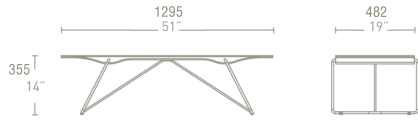

RIPPLE COFFEE TABLE

The smooth, calm surface belies the curvaceous underbody bringing uncluttered calm to any space. Bent plywood top is available in hardwood veneers of rift-sawn white oak, and graphite on oak. Base comes in brushed stainless steel.

RIPPLE COFFEE TABLE

RP1-CFETBL-WO RIFT-SAWN WHITE OAK
RP1-CFETBL-GO GRAPHITE ON OAK

RIFT-SAWN
WHITE OAK

GRAPHITE
ON OAK